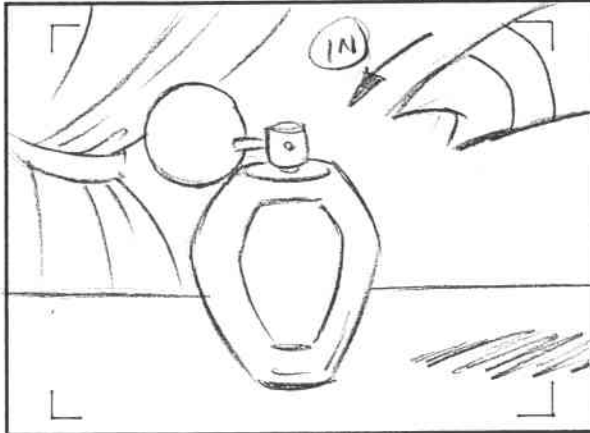

199

TIMING

POSE

1/2

FX

REUSE BG:

ACTION

CUT REGGIE'S HOOF IN (R)
TOWARDS BOTTLE