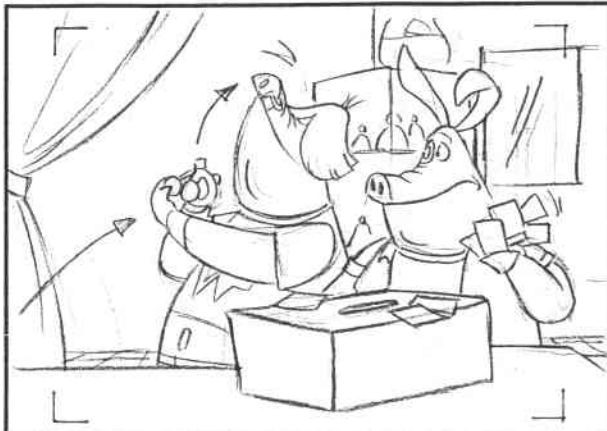

FX

REUSE BG:

ACTION

(CUT) MIKEY LEANS (L) TO LOOK @ REGGIE + BOTTLE

DIALOG

SCENE

201

TIMING